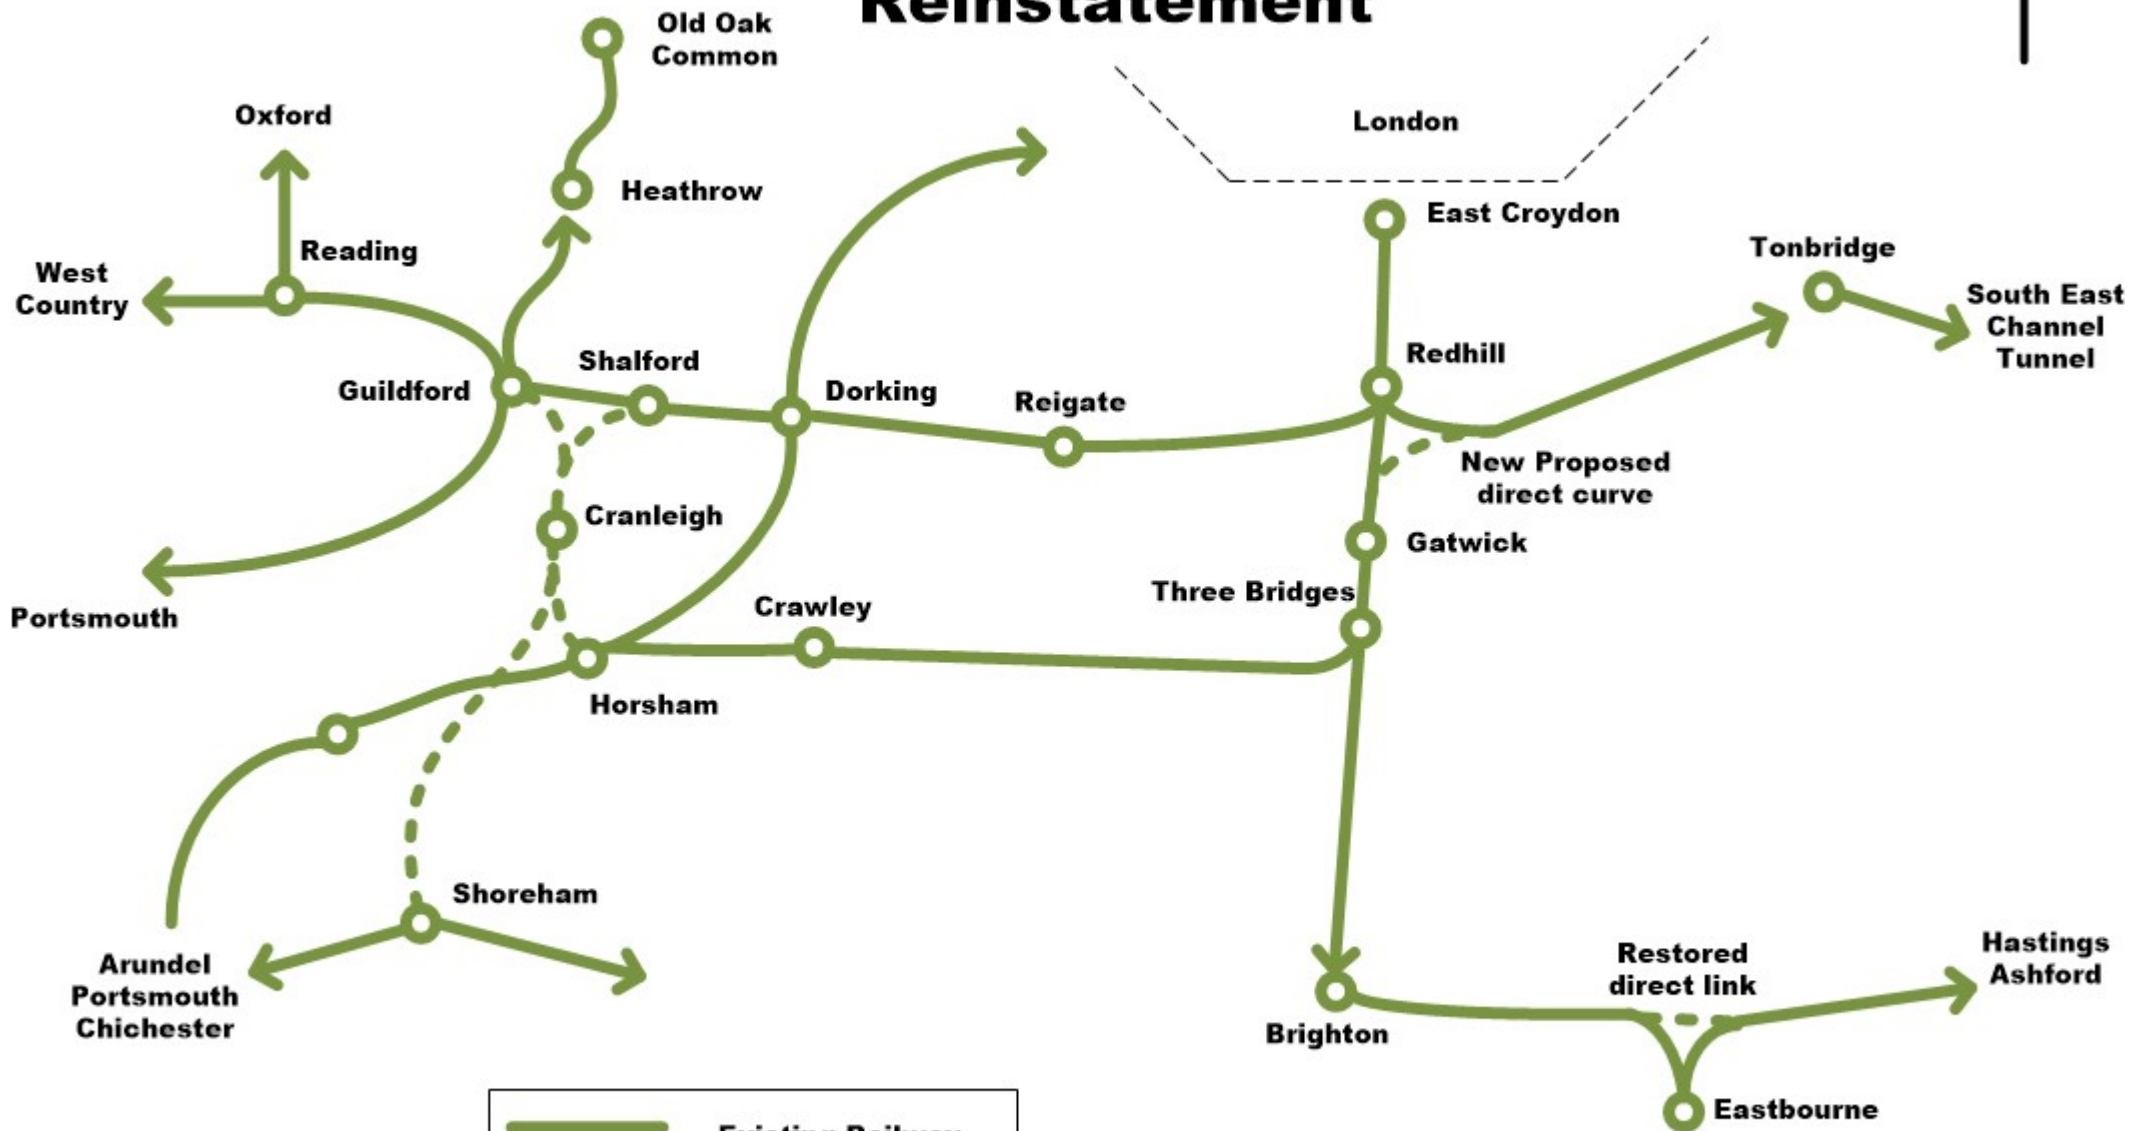

15-May-2021

Guildford Horsham Shoreham Reinstatement

Not to scale
© R. Pili/ERTA

W: www.ertarail.co.uk E: richard.erta@gmail.com